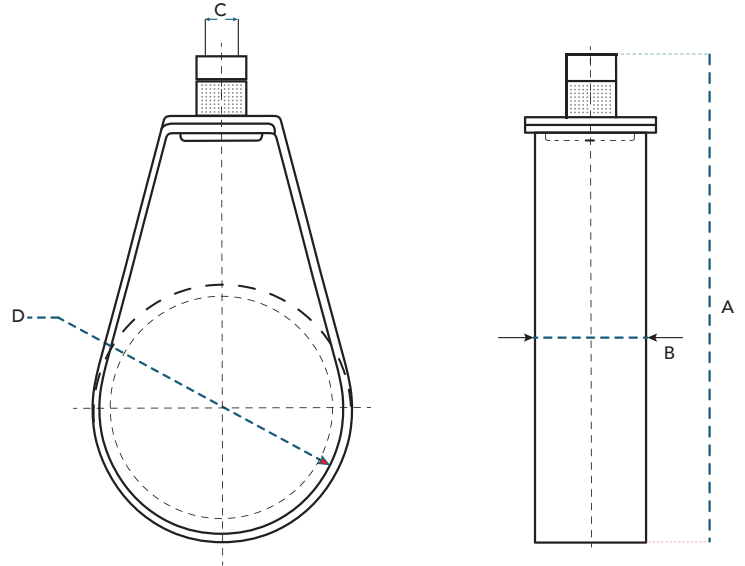

# SUPPORT GOUTTE D'EAU GALVANISÉ SWIVEL BAND HANGER GALVANISED

TAILLE / SIZE	A	B	C	D	CODES
3/4"	76mm	16mm	3/8"	1.05	SBH34
1"	84mm	16mm	3/8"	1.315	SBH1
1-1/4"	95mm	16mm	3/8"	1.66	SBH114
1-1/2"	98mm	16mm	3/8"	1.9	SBH112
2"	109mm	16mm	3/8"	2.375	SBH2
2-1/2"	146mm	22mm	3/8"	2.875	SBH212
3"	162mm	22mm	3/8"	3.5	SBH3
4"	190mm	22mm <td 3/8"	4.5	SBH4	
5"	228mm	19mm	1/2"	5.562	SBH5
6"	259mm	19mm	1/2"	6.625	SBH6