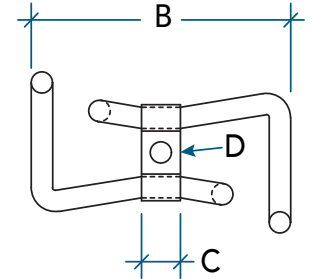

# SUPPORT PATTE DE SINGE MONKEY HANGER

UNITÉ /UNIT	TAILLE /SIZE	A	B	C	D	CODES
in mm	2 50	4-7/8 123	4-1/2 114	1 25	13/32 10	MJHAN2
in mm	3 75	6 152	4-3/4 121	13/32 10	13/32 10	MJHAN3
in mm	4 100	6-1/2 165	5 12	13/32 10	13/32 10	MJHAN4
in mm	6 150	11 279	6-3/4 171	1-1/2 38	9/16 14	MJHAN6