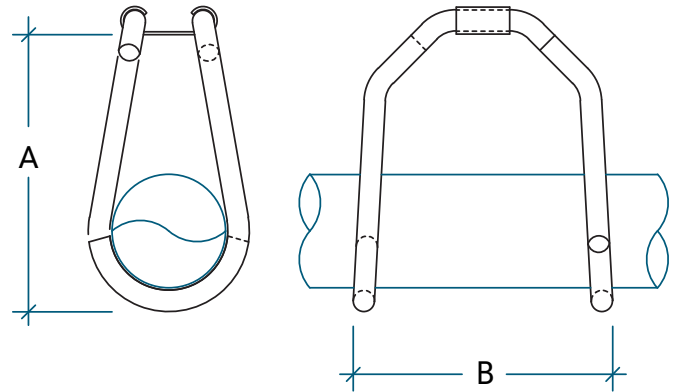

# SUPPORT PATTE DE SINGE MONKEY HANGER

UNITÉ /UNIT	TAILLE /SIZE	A	B	C	D	CODES
in mm	2 50	4-7/8 123	4-1/2 114	1 25	13/32 10	MJHAN2
in mm	3 75	6 152	4-3/4 121	13/32 10	13/32 10	MJHAN3
in mm	4 100	6-1/2 165	5 12	13/32 10	13/32 10	MJHAN4
in mm	6 150	11 279	6-3/4 171	1-1/2 38	9/16 14	MJHAN6