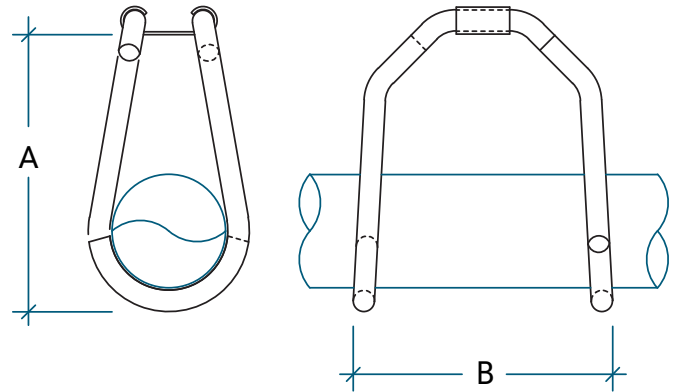

SUPPORT PATTE DE SINGE ISOLANT INSULATING MONKEY HANGER

UNITÉ /UNIT	TAILLE /SIZE	A	B	C	D	CODES
in mm	2 50	4-7/8 123	4-1/2 114	1 25	13/32 10	MJHAN2
in mm	3 75	6 152	4-3/4 121	13/32 10	13/32 10	MJHAN3
in mm	4 100	6-1/2 165	5 12	13/32 10	13/32 10	MJHAN4
in mm	6 150	11 279	6-3/4 171	1-1/2 38	9/16 14	MJHAN6