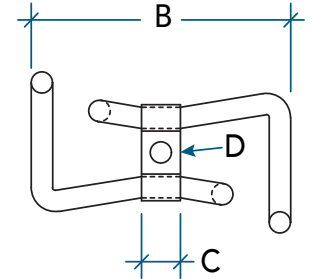

SUPPORT PATTE DE SINGE ISOLANT INSULATING MONKEY HANGER

UNITÉ /UNIT	TAILLE /SIZE	A	B	C	D	CODES
in mm	2 50	4-7/8 123	4-1/2 114	1 25	13/32 10	MJHAN2
in mm	3 75	6 152	4-3/4 121	13/32 10	13/32 10	MJHAN3
in mm	4 100	6-1/2 165	5 12	13/32 10	13/32 10	MJHAN4
in mm	6 150	11 279	6-3/4 171	1-1/2 38	9/16 14	MJHAN6