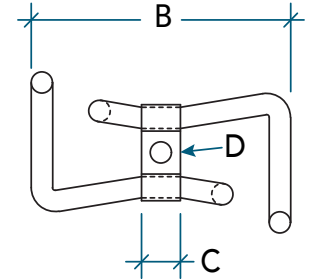

SUPPORT PATTE DE SINGE

MONKEY HANGER

UNITÉ /UNIT	TAILLE /SIZE	A	B	C	D	CODES
in mm	2 50	4-7/8 123	4-1/2 114	1 25	13/32 10	MJHAN2
in mm	3 75	6 152	4-3/4 121	13/32 10	13/32 10	MJHAN3
in mm	4 100	6-1/2 165	5 12	13/32 10	13/32 10	MJHAN4
in mm	6 150	11 279	6-3/4 171	1-1/2 38	9/16 14	MJHAN6