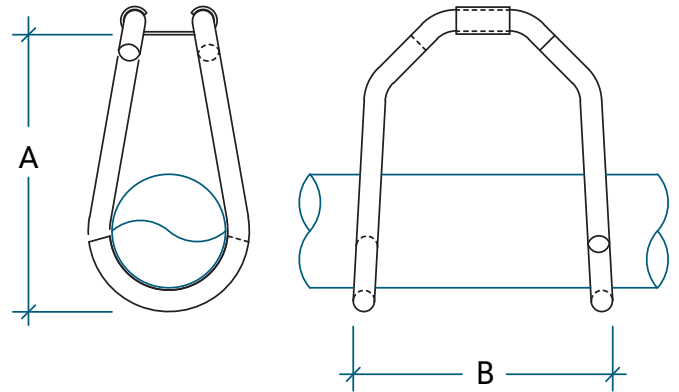

SUPPORT PATTE DE SINGE

MONKEY HANGER

UNITÉ /UNIT	TAILLE /SIZE	A	B	C	D	CODES
in mm	2 50	4-7/8 123	4-1/2 114	1 25	13/32 10	MJHAN2
in mm	3 75	6 152	4-3/4 121	13/32 10	13/32 10	MJHAN3
in mm	4 100	6-1/2 165	5 12	13/32 10	13/32 10	MJHAN4
in mm	6 150	11 279	6-3/4 171	1-1/2 38	9/16 14	MJHAN6